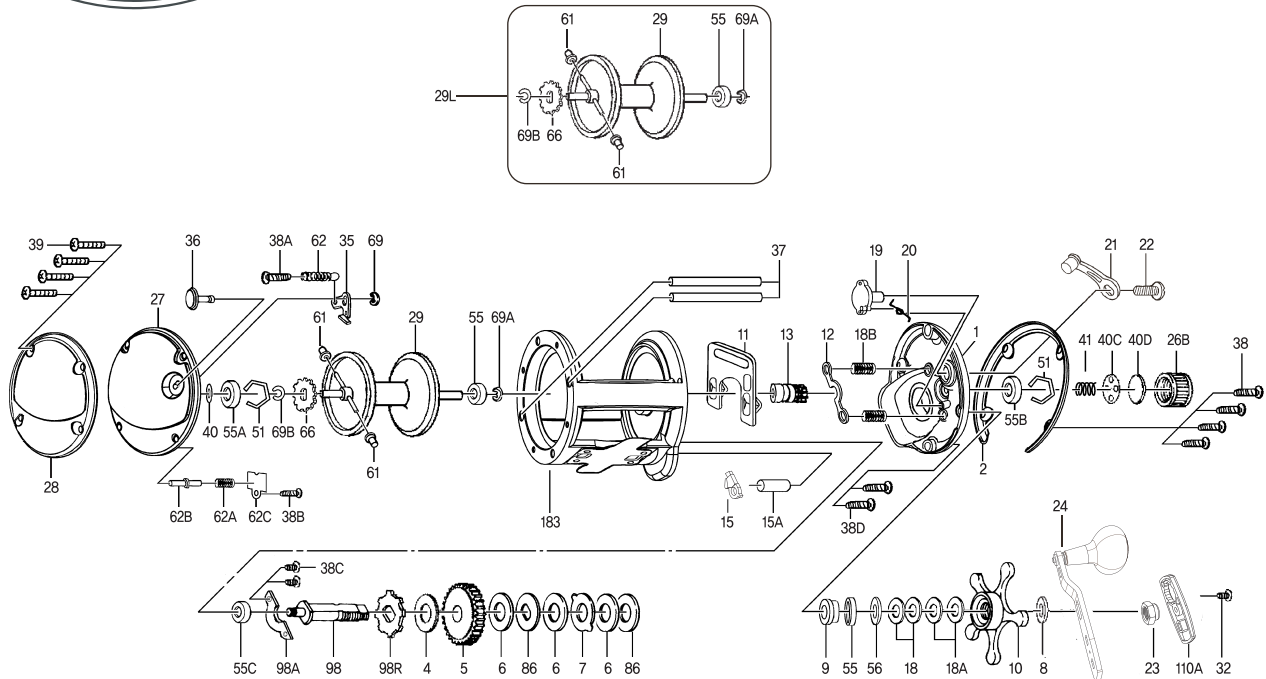

# DEFIANCE 30

KEY NO.	PART NO.	PENN STYLE NO.	DESCRIPTION	KEY NO.	PART NO.	PENN STYLE NO.	DESCRIPTION
1	1257568	001 DFN30	Plate, Right Side	38	1257685	038 DFN20LW	Screw, Tapping (4)
2	1257642	002 DFN30	Ring, Right Side	38D	1257756	038DDFN30	Screw, Tapping (2)
4	1257644	004 DFN20LW	Washer, Fiber	38A	1257686	038ADFN20LW	Screw, Washer Hd
5	1257810	005 DFN30	Gear, Main	38B	1257687	038BDFN20LW	Screw, Tapping
6	1257646	006 DFN20LW	Washer, Friction Drag (3)	38C	1257688	038CDFN20LW	Screw, Tapping (2)
7	1257647	007 DFN20LW	Washer, Eared Drag	39	1257754	039 DFN25LW	Screw, Tapping (4)
8	1257648	008 DFN20LW	Washer, Tension	40	1257710	040 DFN20LW	Thrust Disc, Metal
9	1257649	009 DFN20LW	Bushing, Brass	40C	1257711	040CDFN20LW	Thrust Disc, Metal
10	1257650	010 DFN20LW	Drag Star Assembly	40D	1257712	040DDFN20LW	Thrust Disc, Rubber
11	1257651	011 DFN20LW	Eccentric Jack	41	1257713	041 DFN20LW	Spring, Coil
12	1257652	012 DFN20LW	Pinion Yoke	51	1257722	051 DFN20LW	Retainer, Wire Hex (2)
13	1257811	013 DFN30	Pinion	55	1257723	055 DFN20LW	Ball Bearing (2)
15	1257654	015 DFN20LW	Dog	55A	1257724	055ADFN20LW	Ball Bearing
15A	1257655	015ADFN20LW	Dog Post	55B	1257725	055BDFN20LW	Ball Bearing
18	1257656	018 DFN20LW	Washer, Tension Spring (2)	55C	1257726	055CDFN20LW	Ball Bearing
18A	1257657	018ADFN20LW	Washer, Tension Spring (2)	56	1257727	056 DFN20LW	Shim
18B	1257658	018BDFN20LW	Spring, Coil (2)	61	1257757	061 DFN30	Casting Brake (2)
19	1257751	019 DFN25LW	Eccentric Cam	62	1257730	062 DFN20LW	Spring, Click
20	1257660	020 DFN20LW	Eccentric Spring	62A	1257731	062ADFN20LW	Spring, Coil
21	1257752	021 DFN25LW	Eccentric Lever	62B	1257750	062BDFN25LW	Click Tension Shaft
22	1257662	022 DFN20LW	Eccentric Screw	62C	1257733	062CDFN20LW	Plate, Click Tension
23	1257663	023 DFN20LW	Nut, Handle	66	1257812	066 DFN30	Click Ratchet
24	1257664	024 DFN20LW	Handle Asm	69	1257737	069 DFN20LW	Retainer, E Ring
26B	1257665	026BDFN20LW	Cap, Spool Tension	69A	1257738	069ADFN20LW	Retainer, C Ring
27	1257668	027 DFN30	Plate, Left Side	69B	1257739	069BDFN20LW	Retainer, C Ring
28	1257672	028 DFN30	Ring, Left Side	86	1257741	086 DFN20LW	Washer, Keyed Drag (2)
29	1257676	029 DFN30	Spool	98	1257742	098 DFN20LW	Stud, Main Gear
29L	1257680	029LDFN30	Spool Assembly	98A	1257743	098ADFN20LW	Plate, Main Gear Stud
32	1257682	032 DFN20LW	Screw, Machine	98R	1257744	098RDFN20LW	Ratchet, Anti Reverse
33C	1291631	033CDFN40LW	Rod Clamp Kit (Not Shown)	110A	1257745	110ADFN20LW	Handle Nut Lock
35	1257683	035 DFN20LW	Click Tongue	183	1257748	183 DFN30	Frame
36	1257684	036 DFN20LW	Click Button				
37	1257755	037 DFN30	Post, Frame (2)				